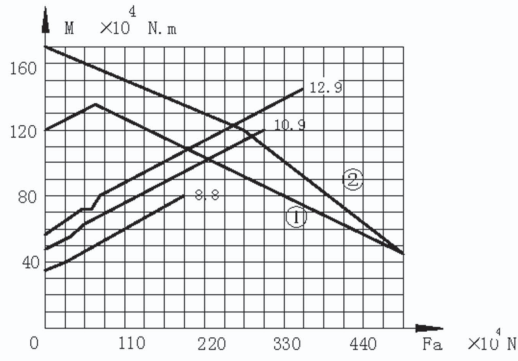

(JB/T 2300 -1999)

Three-Row Crossed Rollers Slewing Ring(Standard Series 13)

Technical Data

13.32.800

11.32.900

13.32.1000

13.32.1120

13.40.1250