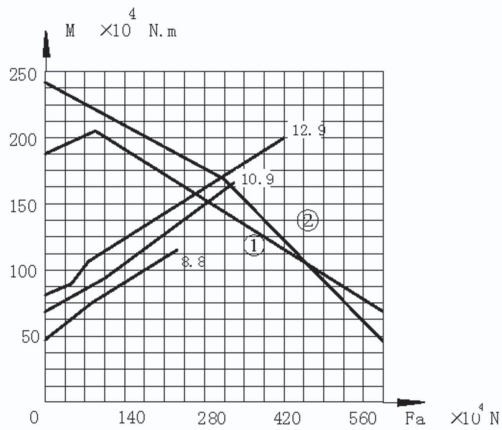

(JB/T 2300 -1999)

Three-Row Crossed Rollers Slewing Ring(Standard Series 13)

Technical Data

13.32.800

11.32.900

13.32.1000

13.32.1120

13.40.1250