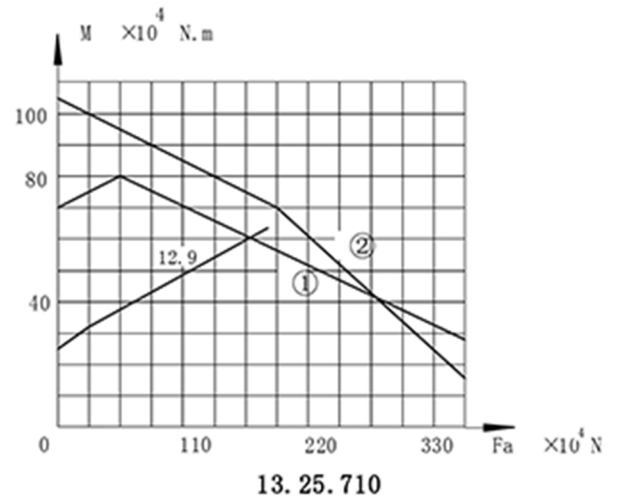

(JB/T 2300 -1999)

Three-Row Crossed Rollers Slewing Ring(Standard Series 13)

Technical Data

13.32.800

11.32.900

13.32.1000

13.32.1120

13.40.1250