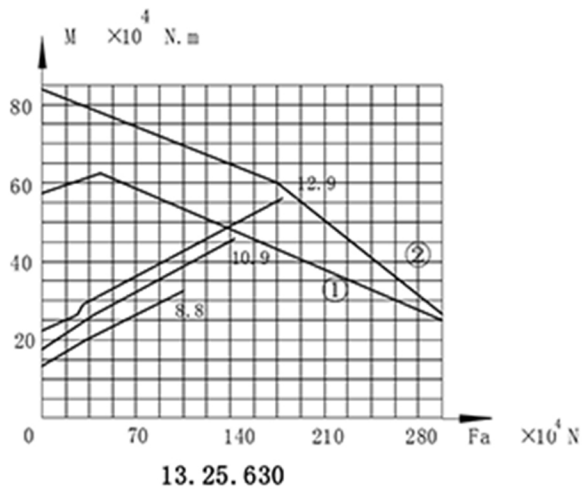

(JB/T 2300 -1999)

Three-Row Crossed Rollers Slewing Ring(Standard Series 13)

Technical Data

13.32.800

11.32.900

13.32.1000

13.32.1120

13.40.1250