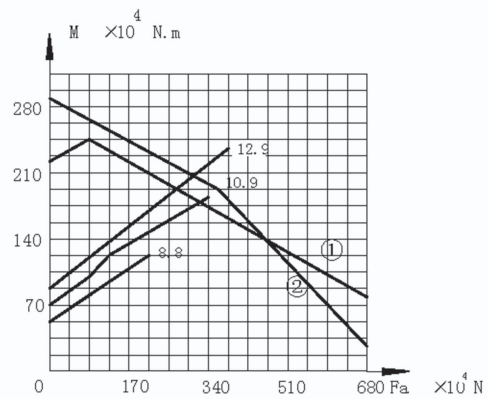

(JB/T 2300 -1999)

Three-Row Crossed Rollers Slewing Ring(Standard Series 13)

Technical Data

13.32.800

11.32.900

13.32.1000

13.32.1120

13.40.1250