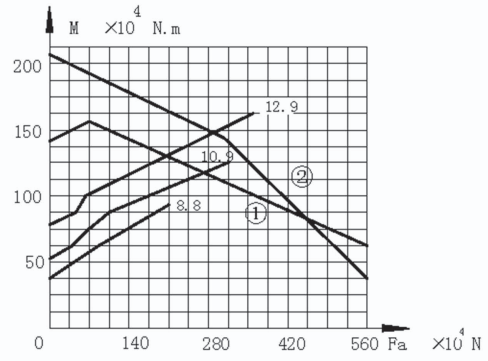

(JB/T 2300 -1999)

Three-Row Crossed Rollers Slewing Ring(Standard Series 13)

Technical Data

13.32.800

11.32.900

13.32.1000

13.32.1120

13.40.1250