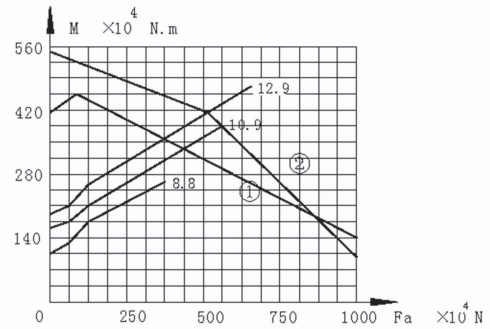

(JB/T 2300 -1999)

Three-Row Crossed Rollers Slewing Ring(Standard Series 13)

Technical Data

13.32.800

11.32.900

13.32.1000

13.32.1120

13.40.1250