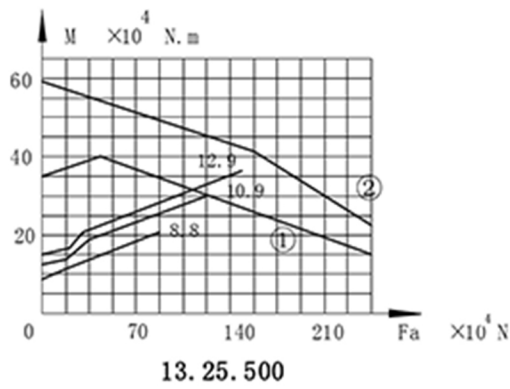

(JB/T 2300 -1999)

Three-Row Crossed Rollers Slewing Ring(Standard Series 13)

Technical Data

13.32.800

11.32.900

13.32.1000

13.32.1120

13.40.1250