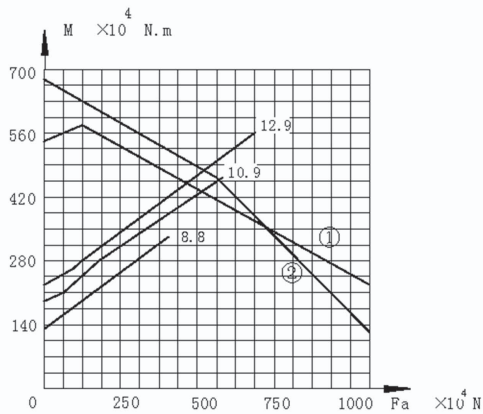

13.40.1600