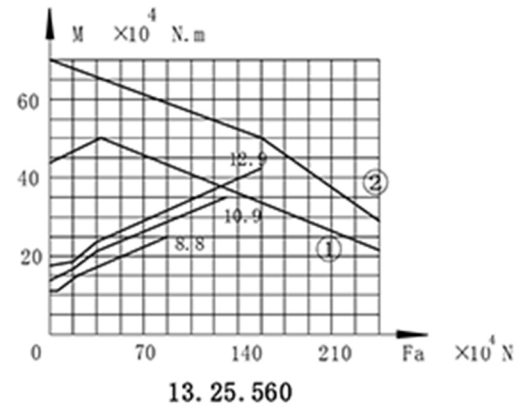

(JB/T 2300 -1999)

Three-Row Crossed Rollers Slewing Ring(Standard Series 13)

Technical Data

13.32.800

11.32.900

13.32.1000

13.32.1120

13.40.1250