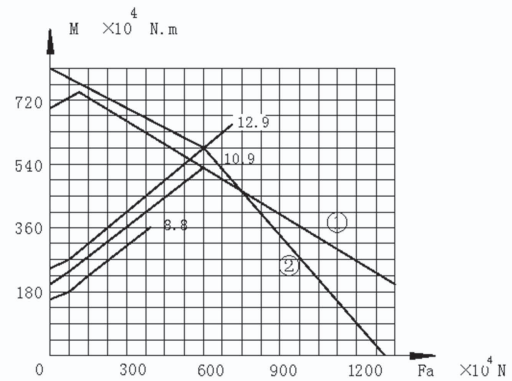

13.40.1800