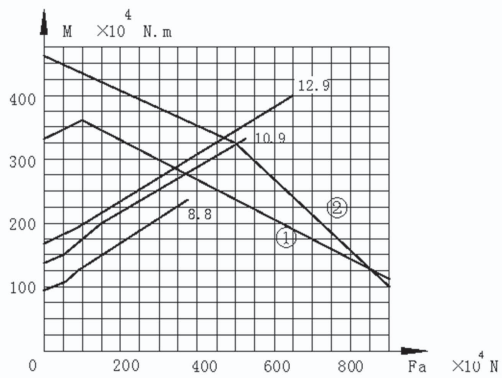

(JB/T 2300 -1999)

Three-Row Crossed Rollers Slewing Ring(Standard Series 13)

Technical Data

13.32.800

11.32.900

13.32.1000

13.32.1120

13.40.1250